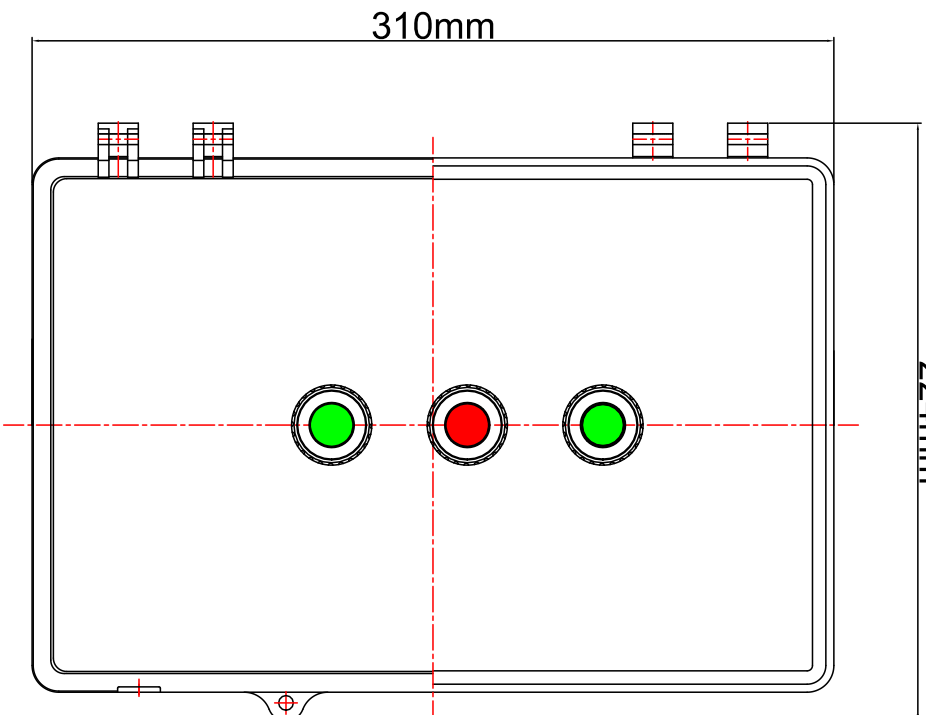

BLUETEM

BOC-750S CASE

150mm

224mm

310mm

NO.	PART NAME	UNIT	PART NO.	MATERIAL	Q'TY	REMARKS
DRAWN SIZE	A2	mm	DATE	20181001	PROJECT	O-PUT
PROJECTION	SCALE	1/1	WEIGHT	kg	FILE	BOX
3RD ANGLE	DESIGN	CHECK	APPROVE			
BLUETEM		Y.C. JO		DRAWING NO.		BOC-M0408
				SHEET		1 OF 1